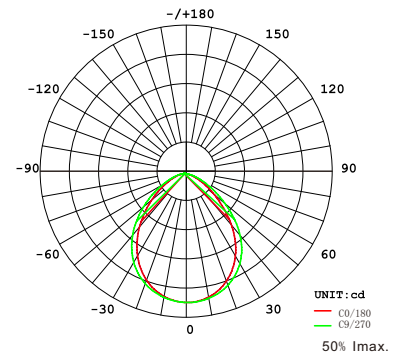

**Datasheet- Led Emergency Gu10**

**PARAMETERS:**

Model No	LED Emergency GU10
Power	5W
Dimension	Φ50XH53XL22mm
Luminous Flux	450lm
Luminous Efficacy	90lm/W
Beam Angle	45°
Battery	501522140mAh/3.7V
Emergency time	2.5 hrs

The input differences of L/N wires can be ignored without influencing the action of Emergency function.

**DIMENSIONS**

**LIGHTING DISTRIBUTIONS**

**EXPLODE**

**APPLICATIONS**