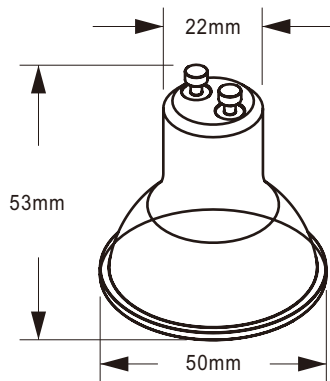

**Datasheet- Led Emergency Gu10**

**PARAMETERS:**

Model No	LED Emergency GU10
Power	5W
Dimension	Φ50XH53XL22mm
Luminous Flux	450lm
Luminous Efficacy	90lm/W
Beam Angle	45°
Battery	501522140mAh/3.7V
Emergency time	2.5 hrs

The input differences of L/N wires can be ignored without influencing the action of Emergency function.

**DIMENSIONS**

**LIGHTING DISTRIBUTIONS**

**EXPLODE**

**APPLICATIONS**